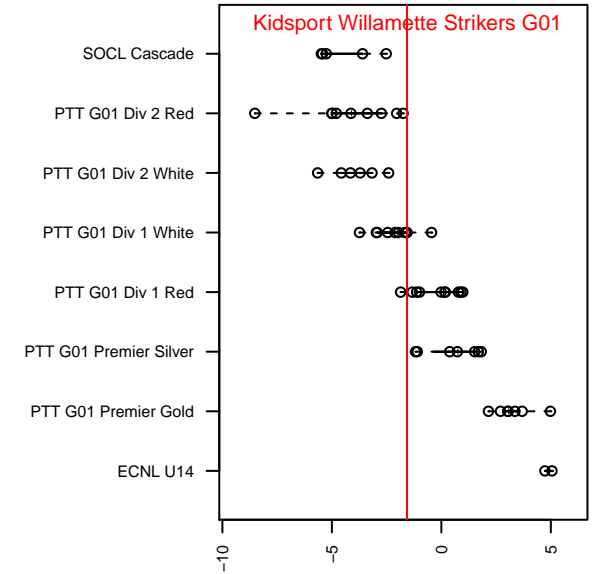

# Kidsport Willamette Strikers G01

alt names used:

, OR  
 G01 total strength=965  
 attack=2.21 defense=1.42  
 fall league = PTT G01 Div 1 White  
 spr league = Spr OYS G01 Div 1 White

Venues played:  
 2015 Capital Cup GU14  
 2015 Mt Hood Challenge U14  
 2015 PTT G01 Division 1 White  
 2015 Spr OYS G01 Division 1 White

**Kidsport Willamette Strikers G01**  
 Dots are actual minus expected GF (blue circles) and GA (red triangles).  
 Blue line is smoothed change in attack strength. Red is smoothed change in defense strength.

**attack and defense variance (black dot)  
relative to other teams  
and top 10 in region**

**attack and defense rating  
relative to others at age  
and all opponents in last 13 months**

**Performance relative to 13 month average**